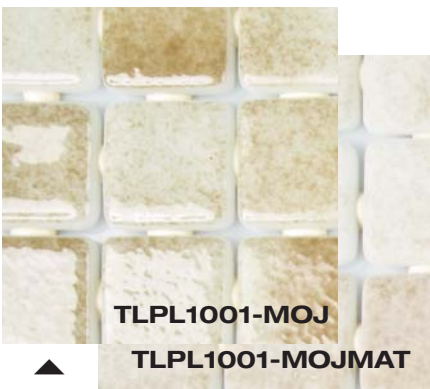

Recycled Glass in a variety of colors and sizes for indoor and outdoor use. Anti-slip matte tiles are perfect for any floor installation

ECOGLASS

A GREEN PRODUCT FROM EMENEE, NY

▲
Mojave

4231 Park Avenue, Bronx NY 10457
sales@emenee.com tel: 718-466-4650 fax: 718-466-2255
emenee.com