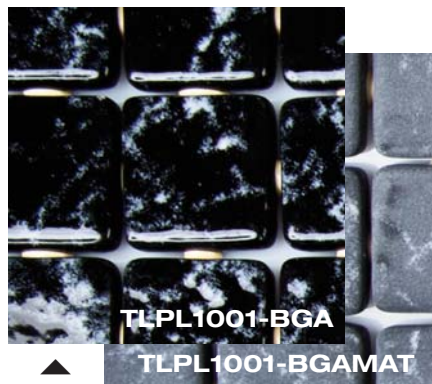

# EcoGlass

A GREEN PRODUCT  
FROM EMENEE, NY

Tuscon

Bryce  
Canyon

Athens

Eggshell

Dusk

Shadow

Black Galaxy

Absolute  
Black