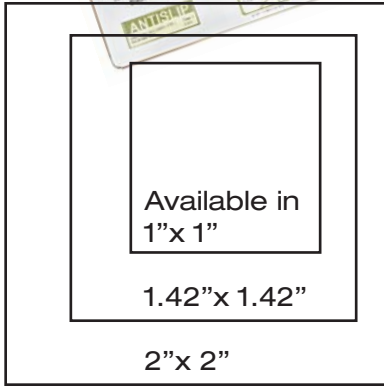

EcoGlass

A GREEN PRODUCT
FROM EMENEE, NY

Tuscon