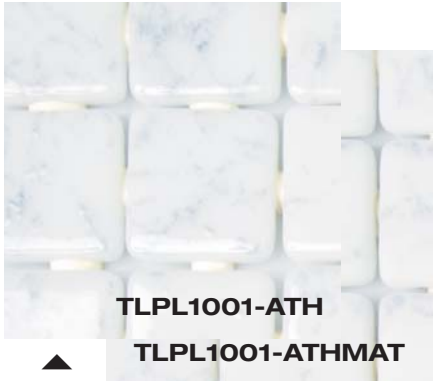

# EcoGlass

A GREEN PRODUCT  
FROM EMENEE, NY

Tuscon

Bryce  
Canyon

Athens

Eggshell

Dusk

Shadow

Black Galaxy

Absolute  
Black