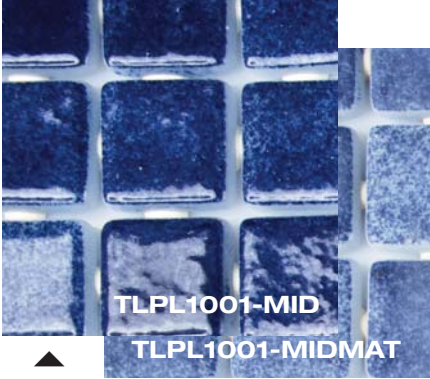

Recycled Glass in a variety of colors and sizes for indoor and outdoor use. Anti-slip matte tiles are perfect for any floor installation

ECOGLASS

A GREEN PRODUCT FROM EMENEE, NY

▲
Midnight