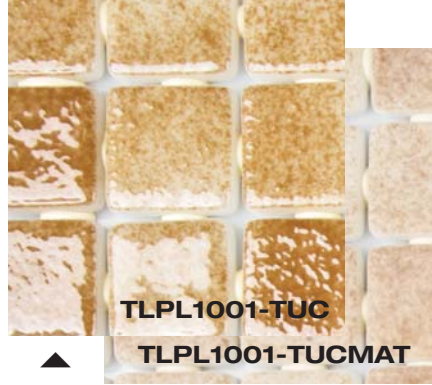

# EcoGlass

A GREEN PRODUCT  
FROM EMENEE, NY

Tuscon

Bryce  
Canyon

Athens

Eggshell

Dusk

Shadow