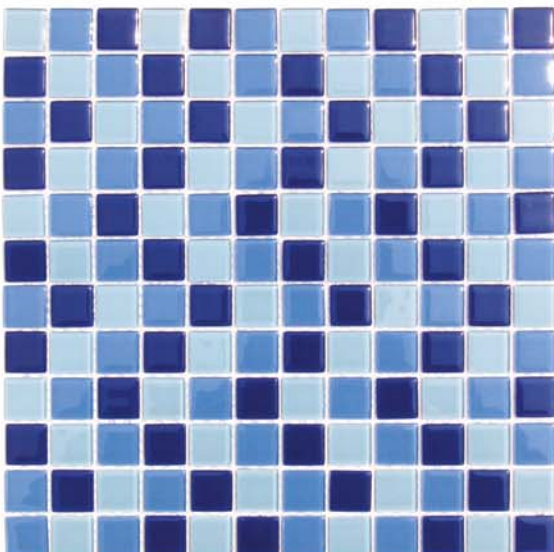

VALUED PRICED!
VALUED PRICED!
VALUED PRICED!
VALUED PRICED!
VALUED PRICED!

Lumiere Lite

A Splash
of Color
in 4mm
Glass

Available
glossy or
frosted

TLLC1001FOU Fountain Blue

TLLC1001PPI Powder Room Pink

TLLC1001FOR Forest

TLLC1001OCT October

TLLC1001SBL Sailor Blue

TLLC1001MET Metropolitan

4231 Park Avenue,
Bronx NY 10457
tel: 718•466•4650
fax: 718•466•2255
sales@emenee.com
emenee.com