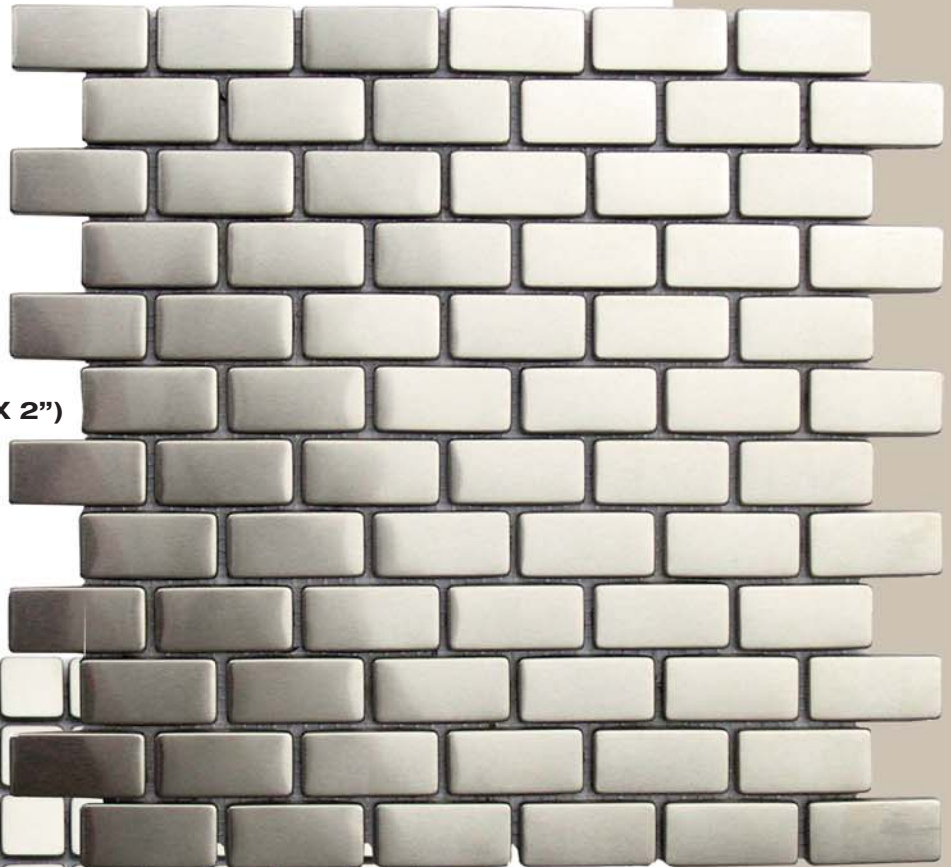

# STAINLESS

Each style comes  
mesh mounted for  
ease of installation

**TLSS4004-BR (4" X 4")**  
**TLSS2002-BR (2" X 2")**

**TLSS1002-BR (1" X 2")**

**TLSS1001-BR (1" X 1")**

4231 Park Avenue,  
Bronx NY 10457