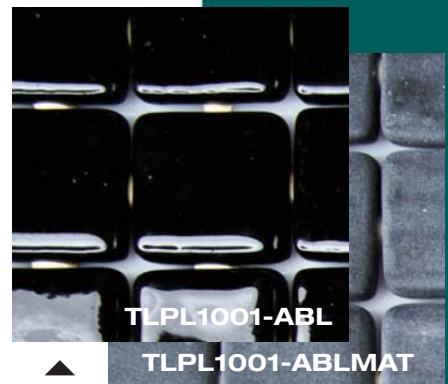

Absolute
Black