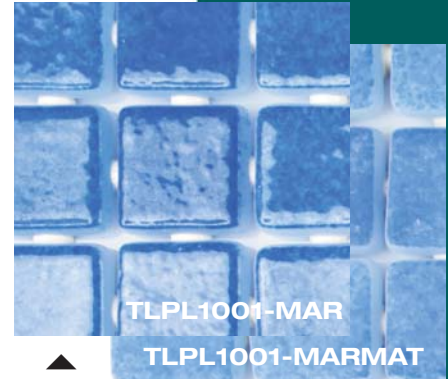

Recycled Glass in a variety of colors and sizes for indoor and outdoor use. Anti-slip matte tiles are perfect for any floor installation

ECOGLASS

A GREEN PRODUCT FROM EMENEE, NY

TLPL1001-MID
TLPL1001-MIDMAT

▲
Midnight

TLPL1001-SEY
TLPL1001-SEYMAT

▲
Seychelles

TLPL1001-MAR
TLPL1001-MARMAT

▲
Martinique

TLPL1001-CAN
TLPL1001-CANMAT

▲
Cancun

TLPL1001-BBR
TLPL1001-BBRMAT