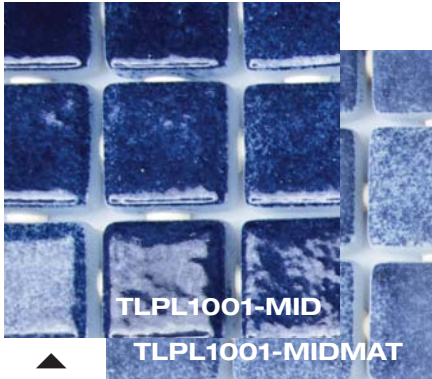

Recycled Glass in a variety of colors and sizes for indoor and outdoor use. Anti-slip matte tiles are perfect for any floor installation

ECOGLASS

A GREEN PRODUCT FROM EMENEE, NY

TLPL1001-MID
TLPL1001-MIDMAT

▲
Midnight

TLPL1001-SEY
TLPL1001-SEYMAT

▲
Seychelles

TLPL1001-MAR
TLPL1001-MARMAT

▲
Martinique

TLPL1001-CAN
TLPL1001-CANMAT

▲
Cancun

TLPL1001-BBR
TLPL1001-BBRMAT