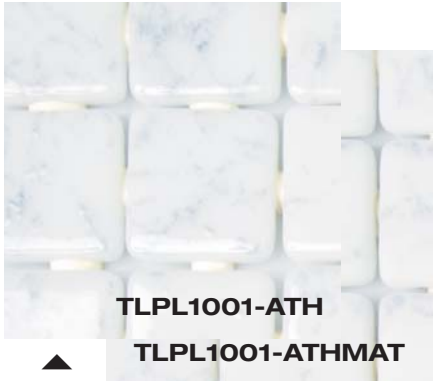

▲
Bahama
Breeze

TLPL1001-LAG
TLPL1001-LAGMAT

▲
Laguna

TLPL1001-MOJ
TLPL1001-MOJMAT

▲
Mojave

TLPL1001-TUM
TLPL1001-TUMMAT

▲
Tumbleweed

TLPL1001-SFE
TLPL1001-SFEMAT

▲
Santa Fe

EcoGlass

A GREEN PRODUCT
FROM EMENEE, NY

Tuscon

Bryce
Canyon

Athens

Eggshell

Dusk

Shadow

Black Galaxy

Absolute
Black