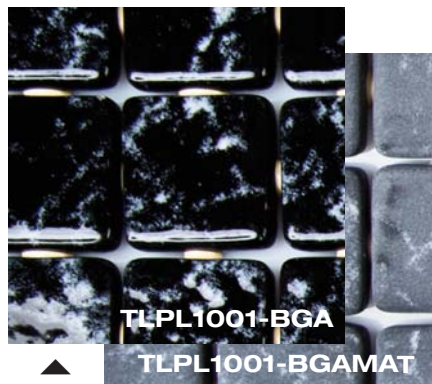

▲
Bahama
Breeze

TLPL1001-LAG
TLPL1001-LAGMAT

▲
Laguna

TLPL1001-MOJ
TLPL1001-MOJMAT

▲
Mojave

TLPL1001-TUM
TLPL1001-TUMMAT

▲
Tumbleweed

TLPL1001-SFE
TLPL1001-SFEMAT

▲
Santa Fe

EcoGlass

A GREEN PRODUCT
FROM EMENEE, NY

Tuscon

Bryce
Canyon

Athens

Eggshell

Dusk

Shadow

Black Galaxy

Absolute
Black